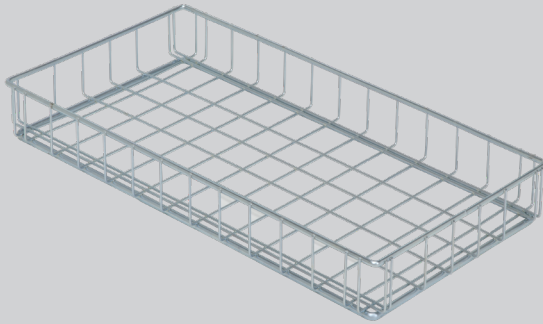

# Wire Basket Double Corner

PROJECT: \_\_\_\_\_

ITEM #: \_\_\_\_\_

MODEL: \_\_\_\_\_

## Specifications

G.A. Systems Double Corner Wire Basket is manufactured of 3 gauge steel frame with 11 gauge steel mesh sides and bottom.

Corner Detail

## Dimensions

ITEM	MODEL	LENGTH	WIDTH	HEIGHT
C0474	B13262CC	25-7/8"	13-3/8"	2-5/8"
C0500	B13264CC	25-7/8"	13-3/8"	4-1/2"