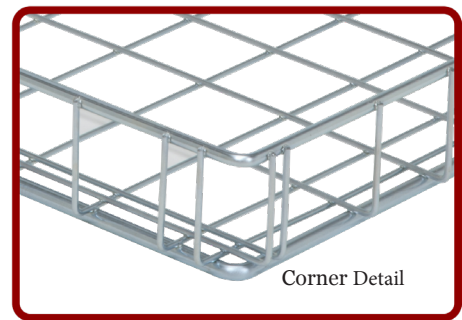

# Wire Basket Double Corner

PROJECT: \_\_\_\_\_

ITEM #: \_\_\_\_\_

MODEL: \_\_\_\_\_

## Specifications

G.A. Systems Double Corner Wire Basket is manufactured of 3 gauge steel frame with 11 gauge steel mesh sides and bottom.

Corner Detail

## Dimensions

ITEM	MODEL	LENGTH	WIDTH	HEIGHT
C0474	B13262CC	25-7/8"	13-3/8"	2-5/8"
C0500	B13264CC	25-7/8"	13-3/8"	4-1/2"