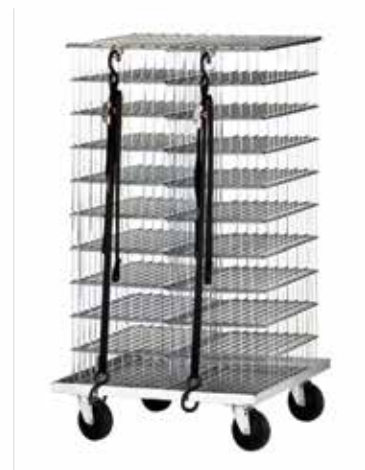

Specializing in Cafeteria Serving Lines

G.A. SYSTEMS, Inc.

Dolly LY8

Project: _____
Item #: _____
Model #: _____

SPECIFICATIONS

G.A. Systems Basket Dolly is durable and fabricated of 3/16" thick 6061 T6 aluminum angle frame and a 1/8" thick 6061 T6 aluminum base. Dolly is designed to hold and easily transport two rows of Speedee-Serv speedline stacking baskets.

Plate type 5" swivel non-marking casters.

Dolly shown with baskets and straps not included.

DIMENSIONS

MODEL	A	B	C
C0217	27"	27"	8"